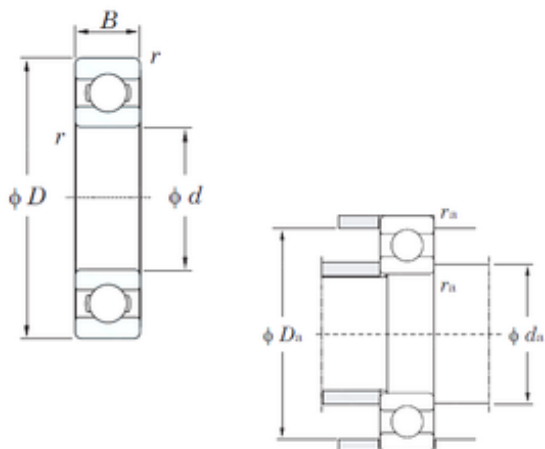

China abec 9 Bearing Supplier

6213 Bearing 2D drawings and 3D CAD models

Koyo Deep Groove Ball Bearing 6213 6313 6413
6414 Chinese Wholesaler Chrome Steel High
Speed Deep Groove Ball Bearing

Bearing No. 6213

Size	65x120x23 mm
Bore Diameter	65 mm
Outer Diameter	120 mm
Width	23 mm
d	65 mm
D	120 mm
B	23 mm
C	23 mm
r min.	1,5 mm
da min.	73 mm
Da max.	112 mm
ra max.	1,5 mm
Weight	0,99 Kg
Basic dynamic load rating (C)	57,2 kN
Basic static load rating (C0)	40,1 kN
(Grease) Lubrication Speed	5400 r/min
(Oil) Lubrication Speed	6400 r/min
Category	Single Row Ball Bearings
Inventory	0.0
Manufacturer Name	KOYO
Minimum Buy Quantity	N/A
Weight / Kilogram	1.08
EAN	0605790066535
Product Group	B00308

China abec 9 Bearing Supplier

Enclosure	Open
Precision Class	ABEC 1 ISO P0
Maximum Capacity / Filling Slot	No
Rolling Element	Ball Bearing
Snap Ring	No
Internal Special Features	No
Cage Material	Steel
Internal Clearance	C0-Medium
Inch - Metric	Metric
Long Description	65MM Bore; 120MM Outside Diameter; 23MM Outer Race Diameter; Open; Ball Bearing; ABEC 1 ISO P0; No Filling Slot; No Snap Ring; No Internal Special Features
Category	Single Row Ball Bearing
UNSPSC	31171504
Harmonized Tariff Code	8482.10.50.68
Noun	Bearing
Keyword String	Ball
Manufacturer URL	http://www.koyousa.com
Manufacturer Item Number	6213
Weight / LBS	2.378
Outer Race Width	0.906 Inch 23 Millimeter
Outside Diameter	4.724 Inch 120 Millimeter
Bore	2.559 Inch 65 Millimeter
Bearing No.	6213
r(min)	1.5
Cr	71.5
C0r	40.1
Cu	2.65
f0	14.4