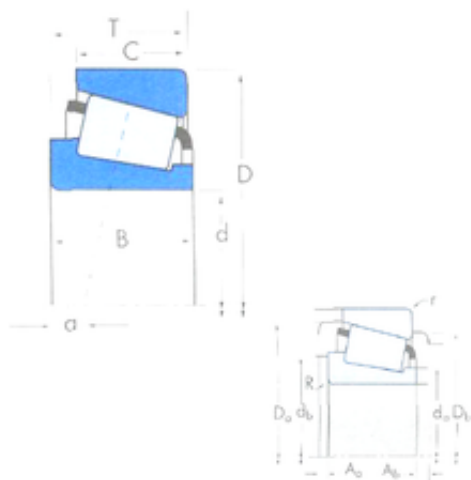

China abec 9 Bearing Supplier

Repair tools timken taper roller bearing
 2684/2631 580/572D 2689/2630 567/563D
 2776/2734 bearing timken for Poland

Bearing No. 2684/2631

Size	22.225x66.421x23.812 mm
Bore Diameter	22,225 mm
Outer Diameter	66,421 mm
Width	23,812 mm
d	22,225 mm
D	66,421 mm
T	23,812 mm
B	25,433 mm
C	19,05 mm
R	1,5 mm
r	1,3 mm
a -	9,4 mm
Da	60 mm
db	31,5 mm
da	29 mm
Db	58 mm
Aa	0,8 mm
Ab	0,8 mm
Weight	0,46 Kg
Basic static load rating (C0)	81,7 kN
Factor (G1)	19,3
Factor (G2)	8
Factor (Cg)	0,0139
Factor (K)	2,3
Basic dynamic load rating	18,4

2684/2631 Bearing 2D drawings and 3D CAD models

China abec 9 Bearing Supplier

(C90)	
Basic dynamic load rating (Ca90)	8
Basic dynamic load rating (C1)	71 kN
Calculation factor (e)	0,25