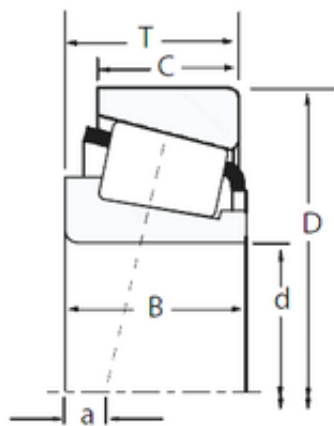

China abec 9 Bearing Supplier

timken tapered roller bearing 32212
60x110x29.75mm tapered roller bearings

Bearing No. 32212

Size	60x110x29.75 mm
Bore Diameter	60 mm
Outer Diameter	110 mm
Width	29,75 mm
d	60 mm
D	110 mm
T	29,75 mm
B	28 mm
C	24 mm
R	2 mm
r	1,5 mm
Weight	1,14 Kg
Dynamic load rating radial (C)	137 kN
Calculation factor (e)	0,4

32212 Bearing 2D drawings and 3D CAD models